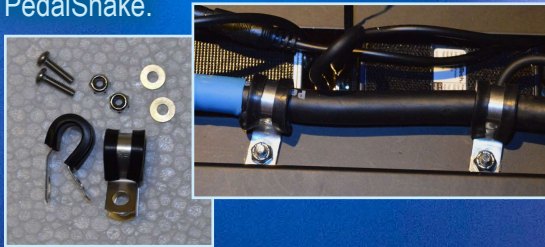

Tour Prep

Touring cable systems should fast—and bulletproof. Make a pedals-to-amp PedalSnake® lifeline extra rugged with these smart easy-to-use PedalSnake® accessory kits.

patented technology

PedalSnake.com

(919) 749-8219

PedalSnake Clamps

Easy-to-mod (for a lifetime), PedalSnake and pedalboard become a rugged system. Use PedalSnake Clamps at the Pedal End (PSClamps under *Accessories*). Two clamps, 2 screws, 2 bolts, and 2 washers. Strong enough to lift a pedalboard by its PedalSnake.

Jake Morelli (Bruno Mars, Ed Sheeran, etc.) rocks a 7-channel PedalSnake system with: Stereo amps, wireless, FX loop, two amp footswitches, 24VDC PowerLine to Strymon Ojai R30 power supply. Fast, clean, ultra quiet, Tour Prep by PedalSnake.

Amp End Straps(AEStraps under *Accessories*) quickly and safely secure the **Amp End** to the back of an amp. Located to best reach all connections also provides strain relief. Custom design Velcro Straps won't snag amp cases or covers, and tiny screws are gentle on amp cabs.